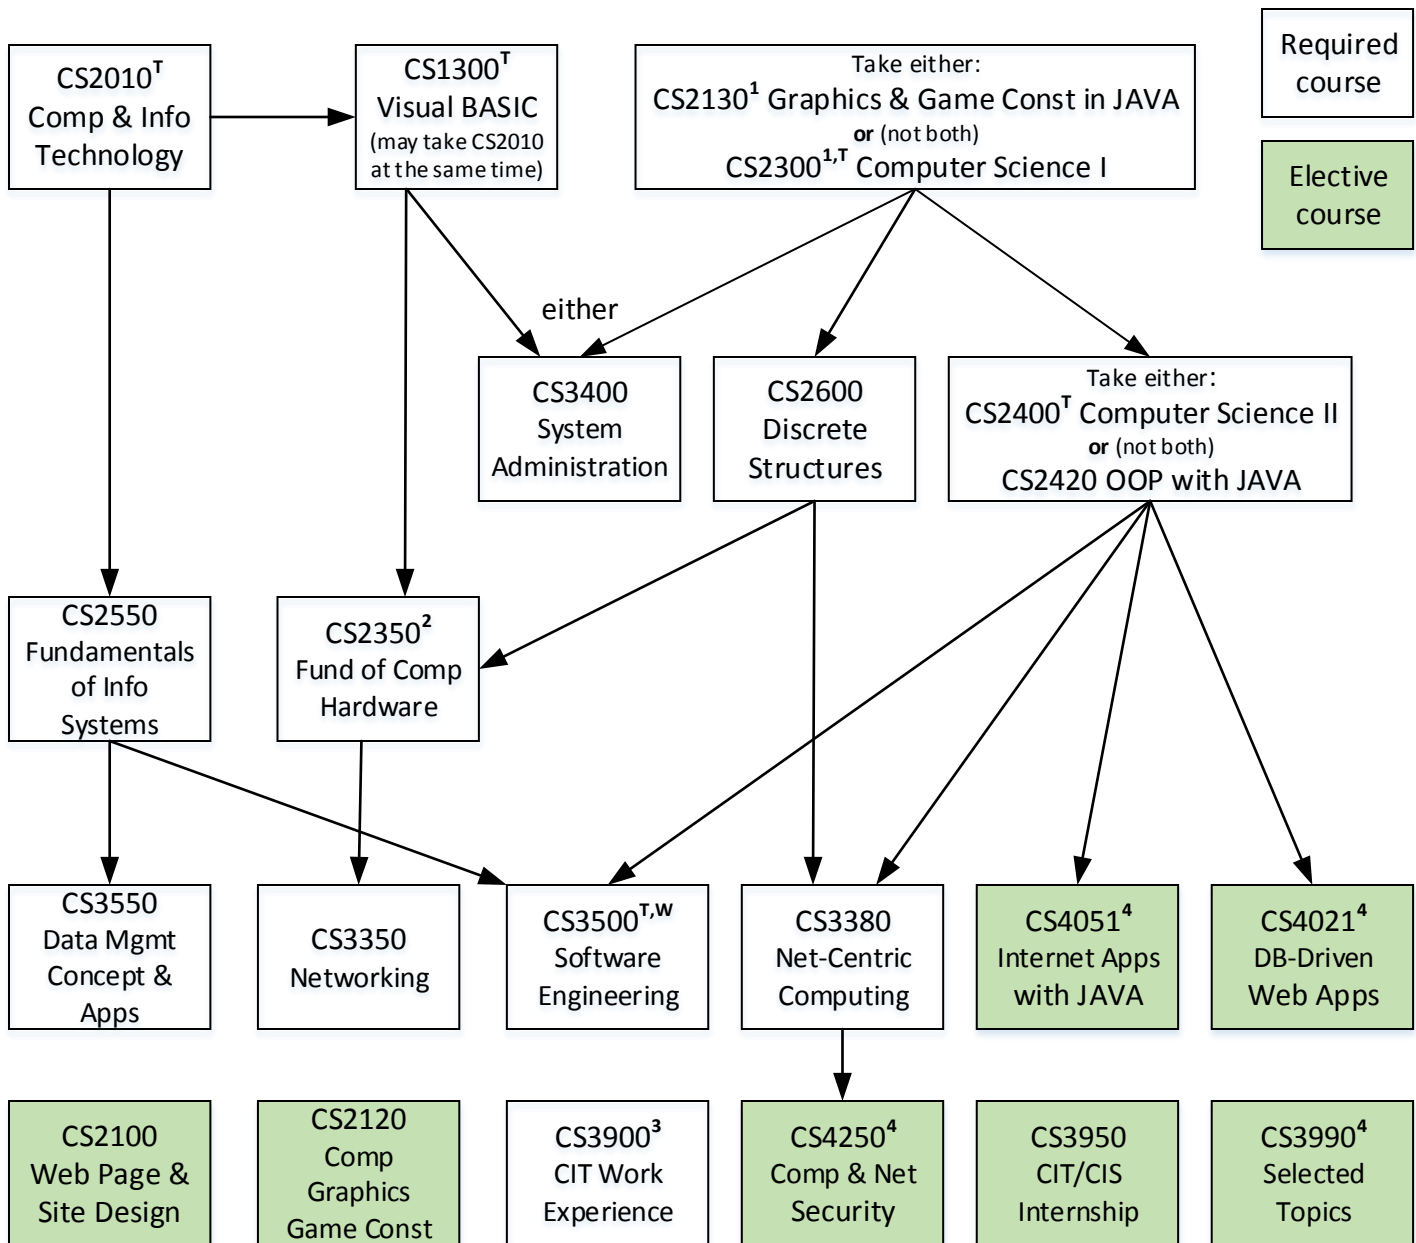

# Pre-requisite Structure for CIT Major Courses

- **Superscript Legend:**

1: MATH1150 or MATH1350 – Math Pre-requisite

2: (MATH1150 & MATH1160) or MATH1350 – Math Pre-requisite

3: CS3900 – STC (for at least 1 semester), or CS Lab Team (for at least 1 semester), or other computing experience

4: Course can be substituted by other 4000 level courses (except CS4400) offered by the CS Department. Consult with your advisor.

T: UCC Technology Intensive Course (requires 2 courses)

W: UCC Writing Intensive Course (requires 4 courses)

- A grade of C- or better is required for any course that is a pre-requisite for another course.