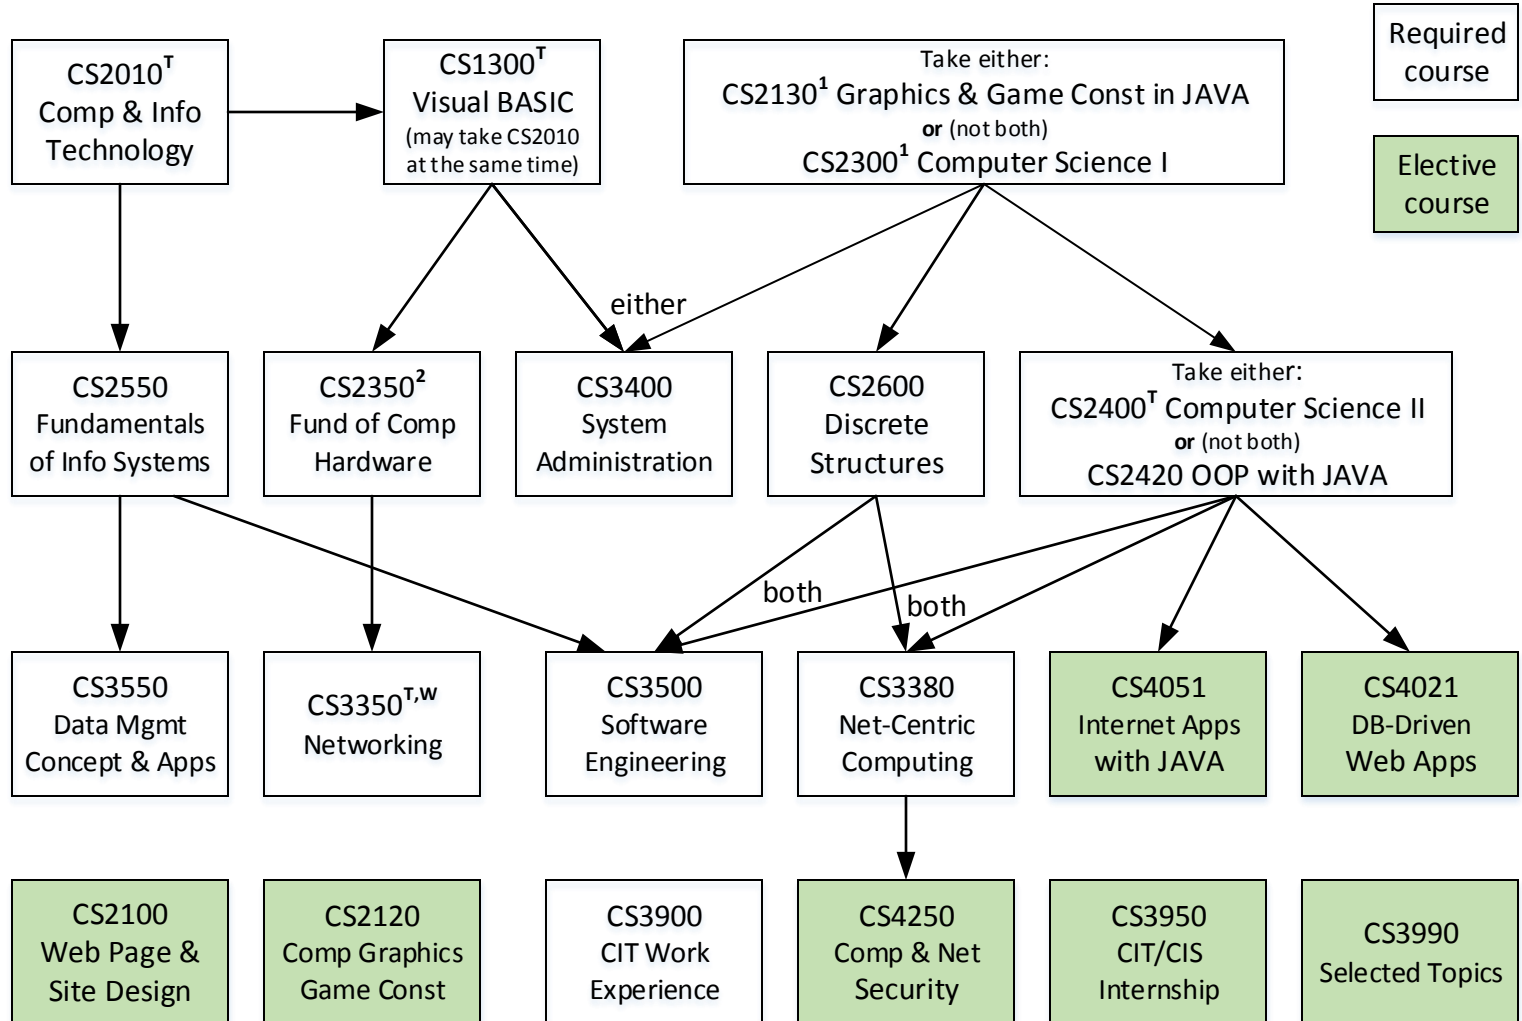

# Pre-requisite Structure for CIT Major Courses

- Superscript Legend:
  - 1: MATH1150 or MATH1350 – Additional Math Requirement
  - 2: MATH1350 – Additional Math Requirement
  - T: UCC Technology Intensive Course (requires 2 courses)
  - W: UCC Writing Intensive Course (requires 4 courses)
- CS3900 CIT Work Experience:
  - STC (for at least 1 semester) or CS Lab Team (for at least 1 semester with graded activities and productivity measure thresholds)
- Interdisciplinary Electives (9 credits):
  - Refer to “CIT Major Curriculum Control Sheet” for a complete listing of courses.